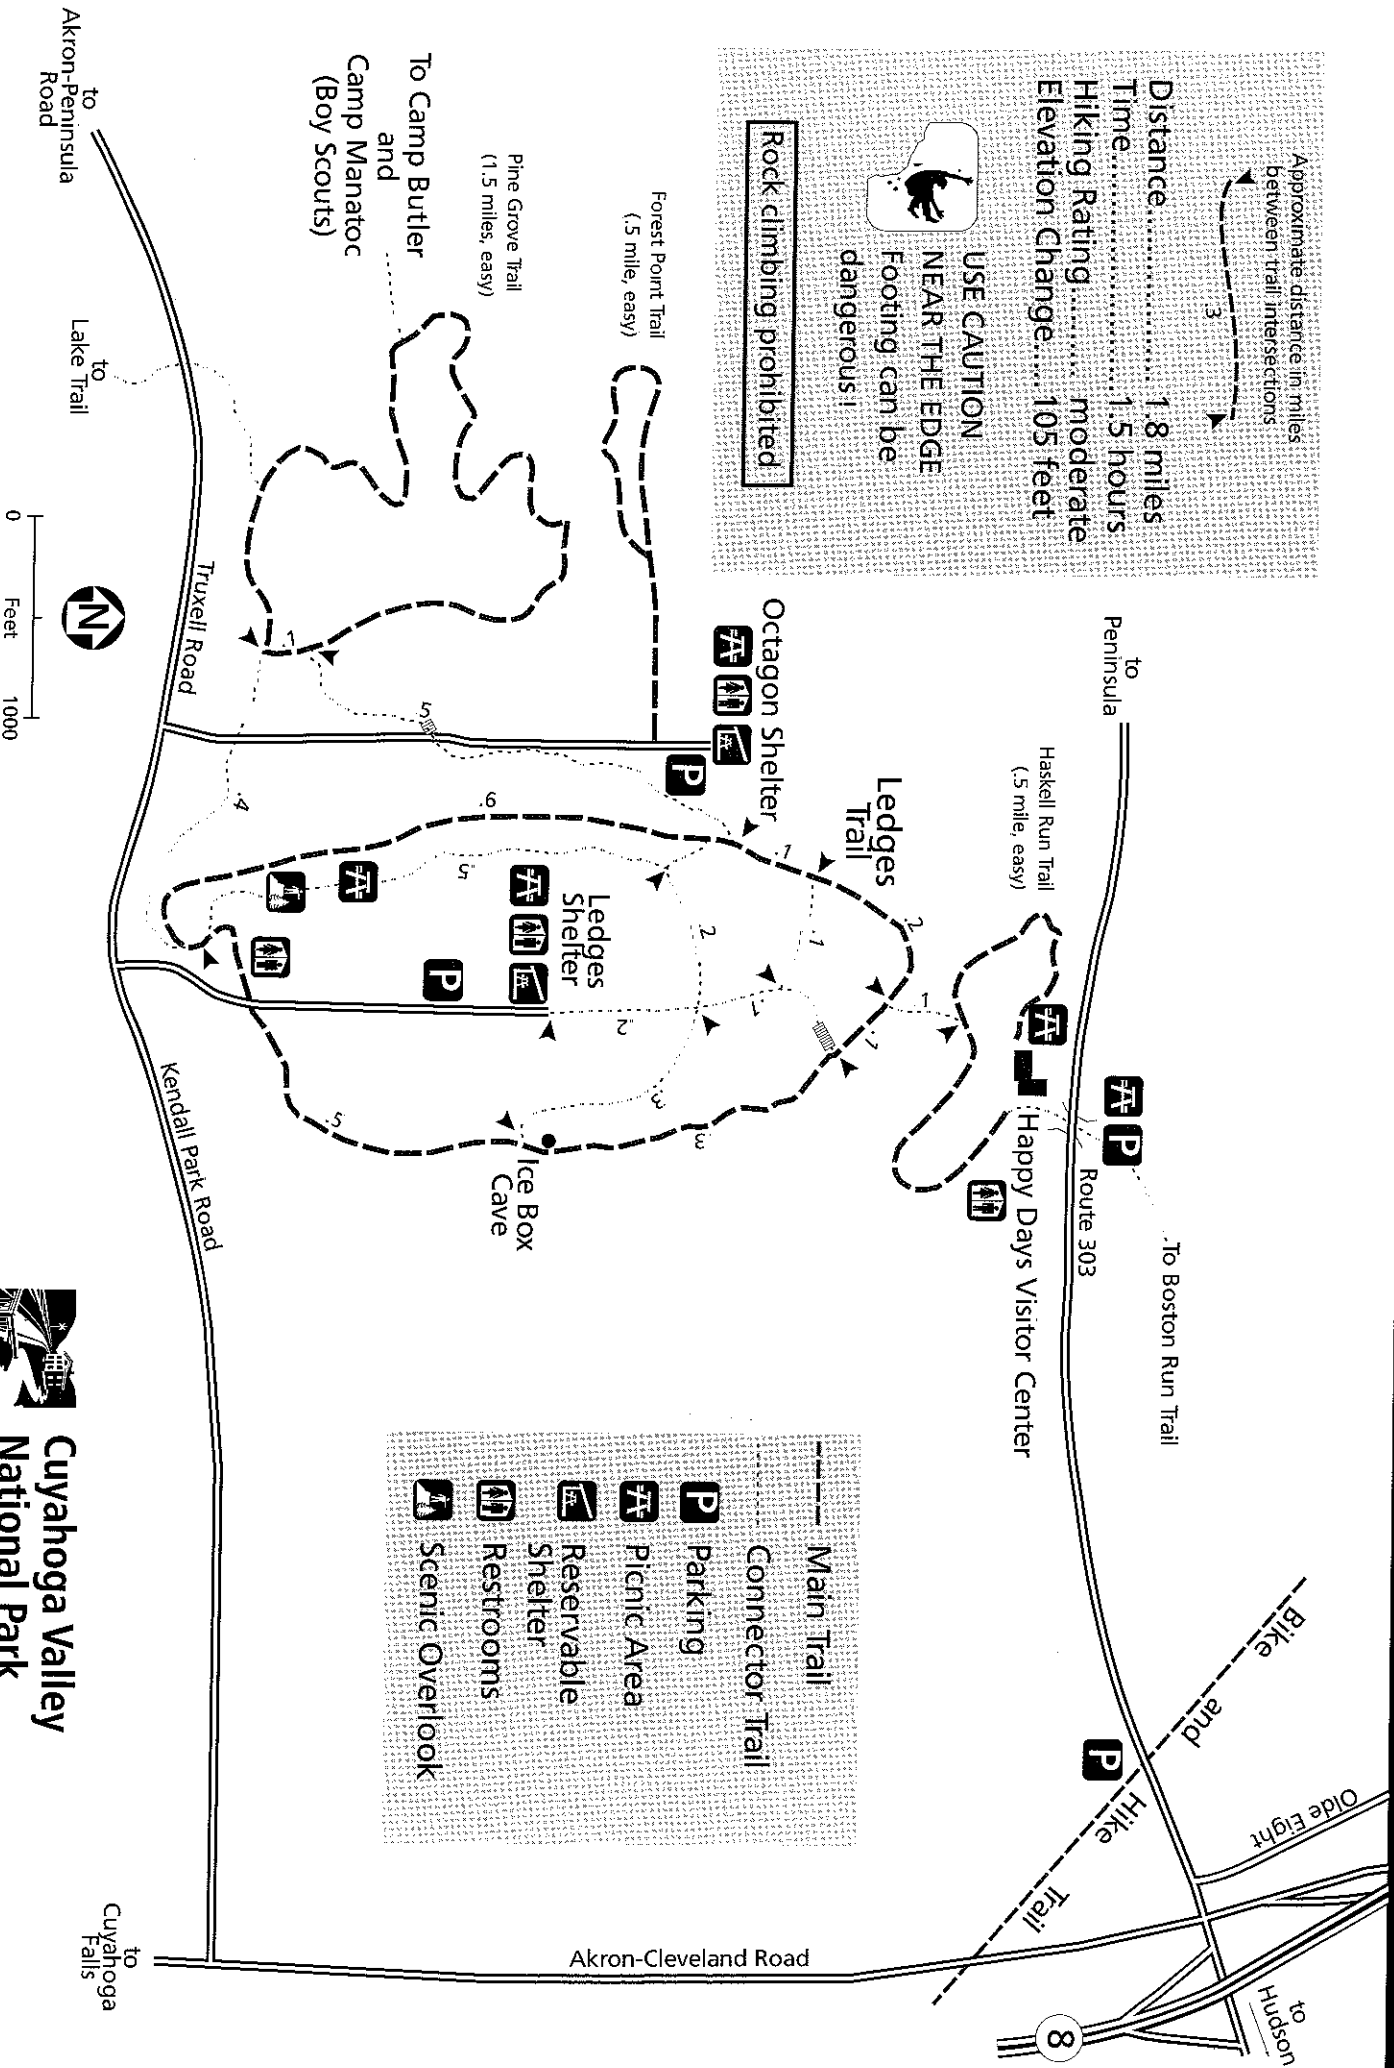

Ledges Area Trails

National Park Service
U.S. Department of the Interior
Cuyahoga Valley National Park

Approximate distance in miles between trail intersections

Distance..... 1.8 miles
Time..... 1.5 hours
Hiking Rating..... moderate
Elevation Change..... 105 feet

USE CAUTION
NEAR THE EDGE
Footing can be dangerous!

Rock climbing prohibited

Cuyahoga Valley National Park