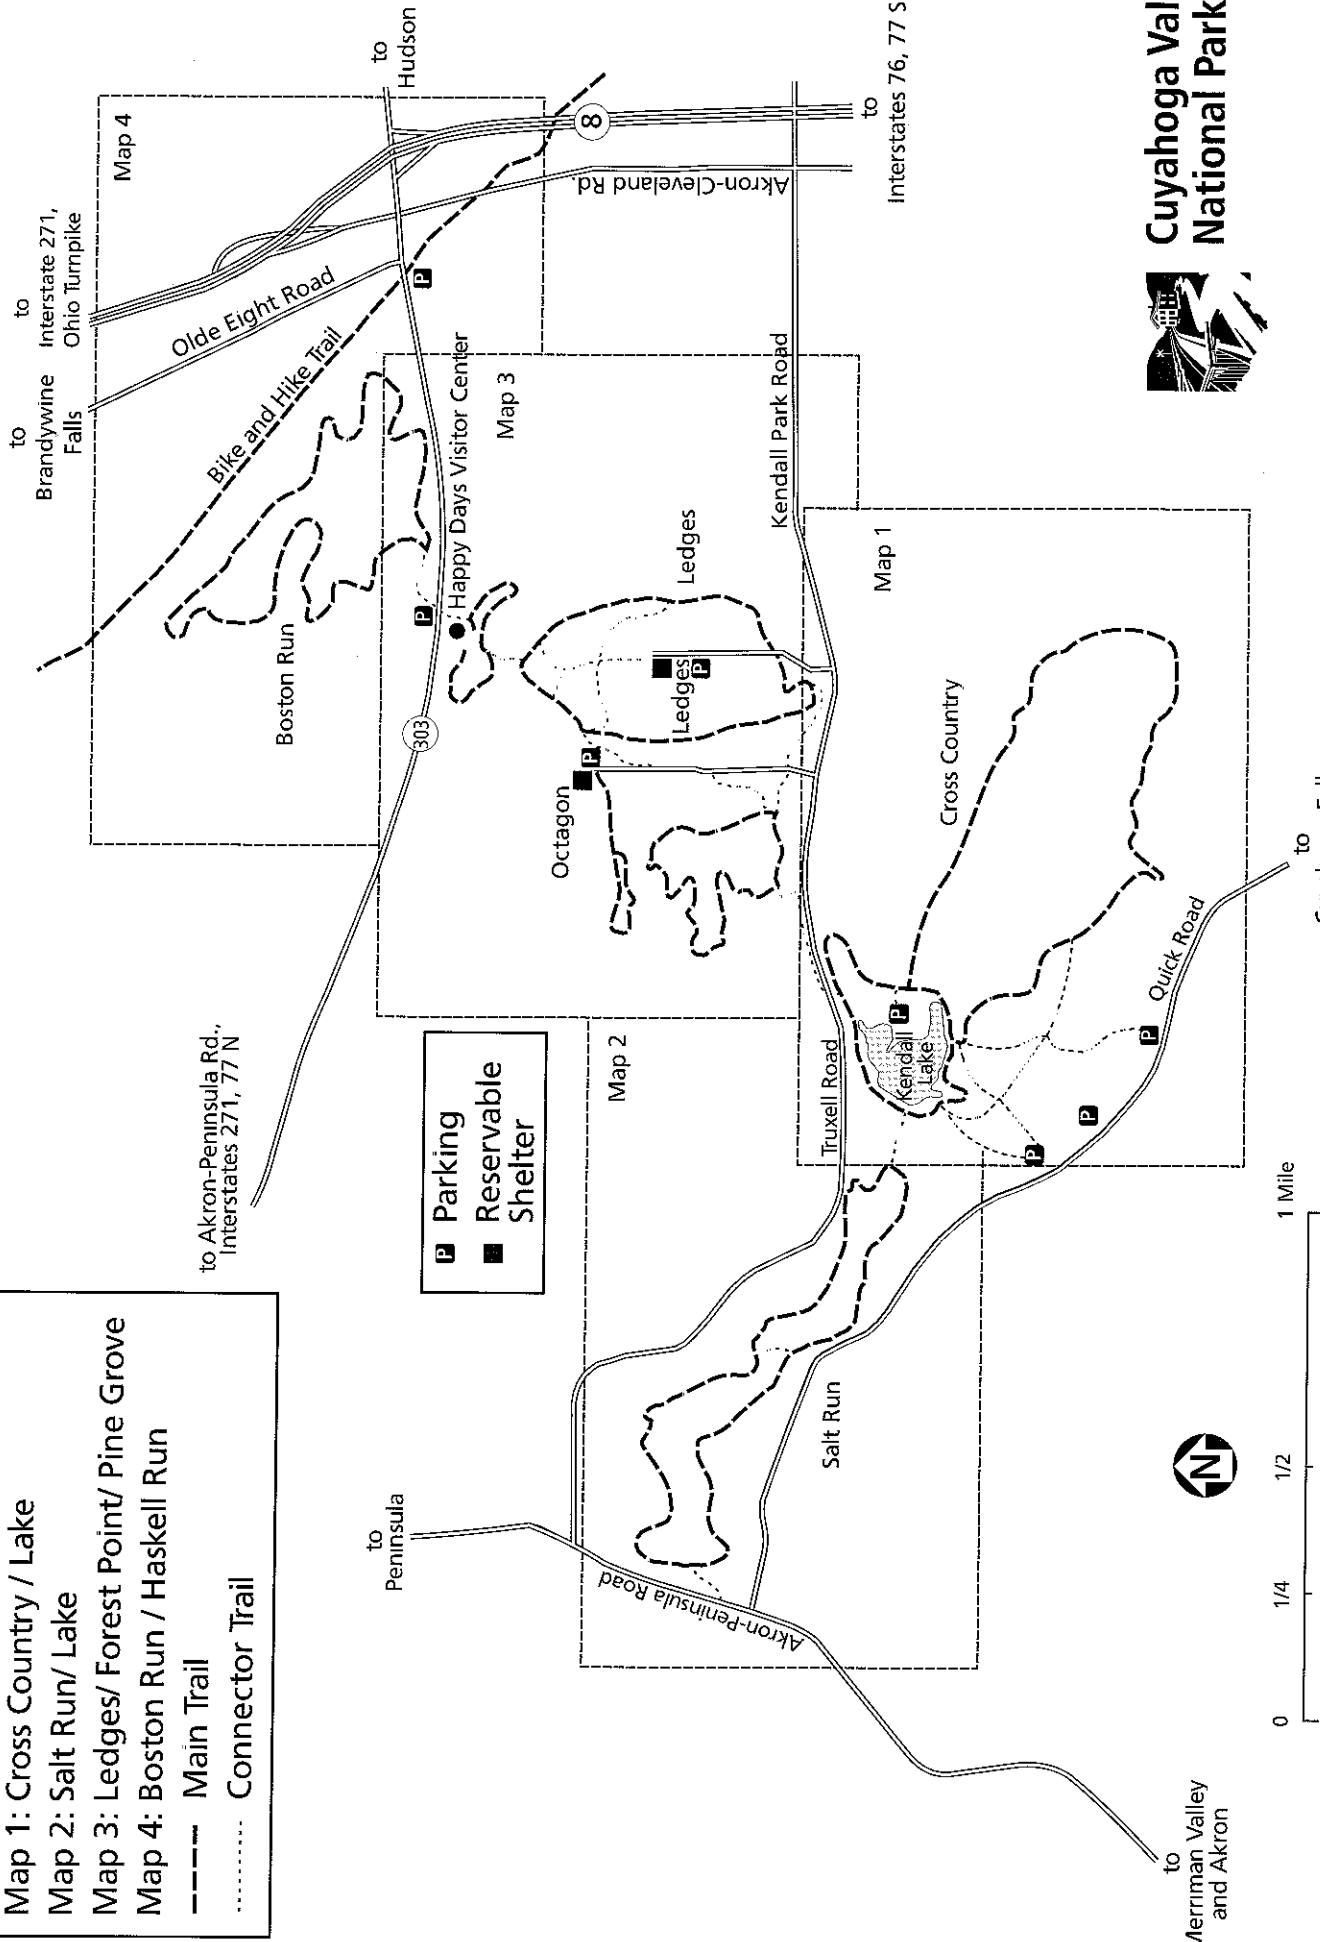

Virginia Kendall Unit

VIRGINIA KENDALL TRAILS

- Map 1: Cross Country / Lake
- Map 2: Salt Run/ Lake
- Map 3: Ledges/ Forest Point/ Pine Grove
- Map 4: Boston Run / Haskell Run
- ----- Main Trail
- ..... Connector Trail

Cuyahoga Valley National Park

National Park Service
U.S. Department of the Interior
Cuyahoga Valley National Park

Virginia Kendall Unit Index